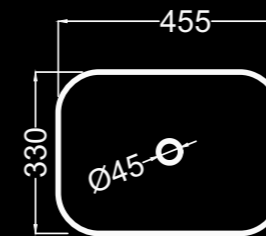

due

Lavabo sobreencimera due / Over countertop basin due / Vasque à poser due | S04040100

EN STOCK

entrega inmediata
immediate delivery
livraison immédiate