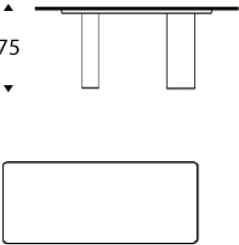

Top: 90x180
100x200
100x220
120x240
120x260

IMPERIAL STATUARIO

COLOURS BASE

-  Black
-  Antracite
-  Gold
-  Platino

TOP SIZE & HEIGHT

- Top: 90x180
100x200
100x220
120x240
120x260

CONSOLE
CONSOLLE

CONSOLE/ CONSOLLE

CONSOLE
IMPERIAL

COLOURS BASE

-  Black
-  Antracite
-  Gold
-  Platino

TOP SIZE & HEIGHT

- 130 x 48 h 75
- 160 x 48 h 75
- 200 x 48 h 75
- 240 x 48 h 75

CONSOLE
CONCORD

CONSOLE
ROUND

CONSOLE
IMPERIAL