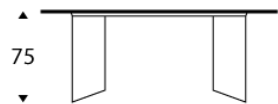

Top: 90x180
100x200
100x220
120x240
120x260

IMPERIAL STATUARIO

COLOURS BASE

-  Black
-  Antracite
-  Gold
-  Platino

TOP SIZE & HEIGHT

- Top: 90x180
100x200
100x220
120x240
120x260

CONSOLE
CONSOLLE

CONSOLE/ CONSOLLE

CONSOLE
IMPERIAL

COLOURS BASE

-  Black
-  Antracite
-  Gold
-  Platino

TOP SIZE & HEIGHT

- 130 x 48 h 75
- 160 x 48 h 75
- 200 x 48 h 75
- 240 x 48 h 75

CONSOLE
CONCORD

CONSOLE
ROUND

CONSOLE
IMPERIAL